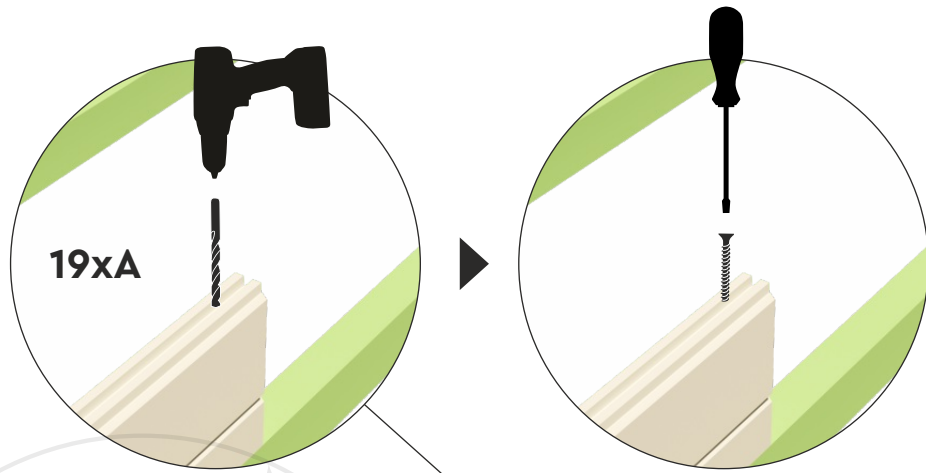

DANIEL 40

DANIEL 40

DANIEL 40

Ø 5 mm

6x140 mm

TENE

DANIEL 40

DANIEL 40

DANIEL 40

DANIEL 40

23

A

B

4x50 mm

DANIEL 40

DANIEL 40