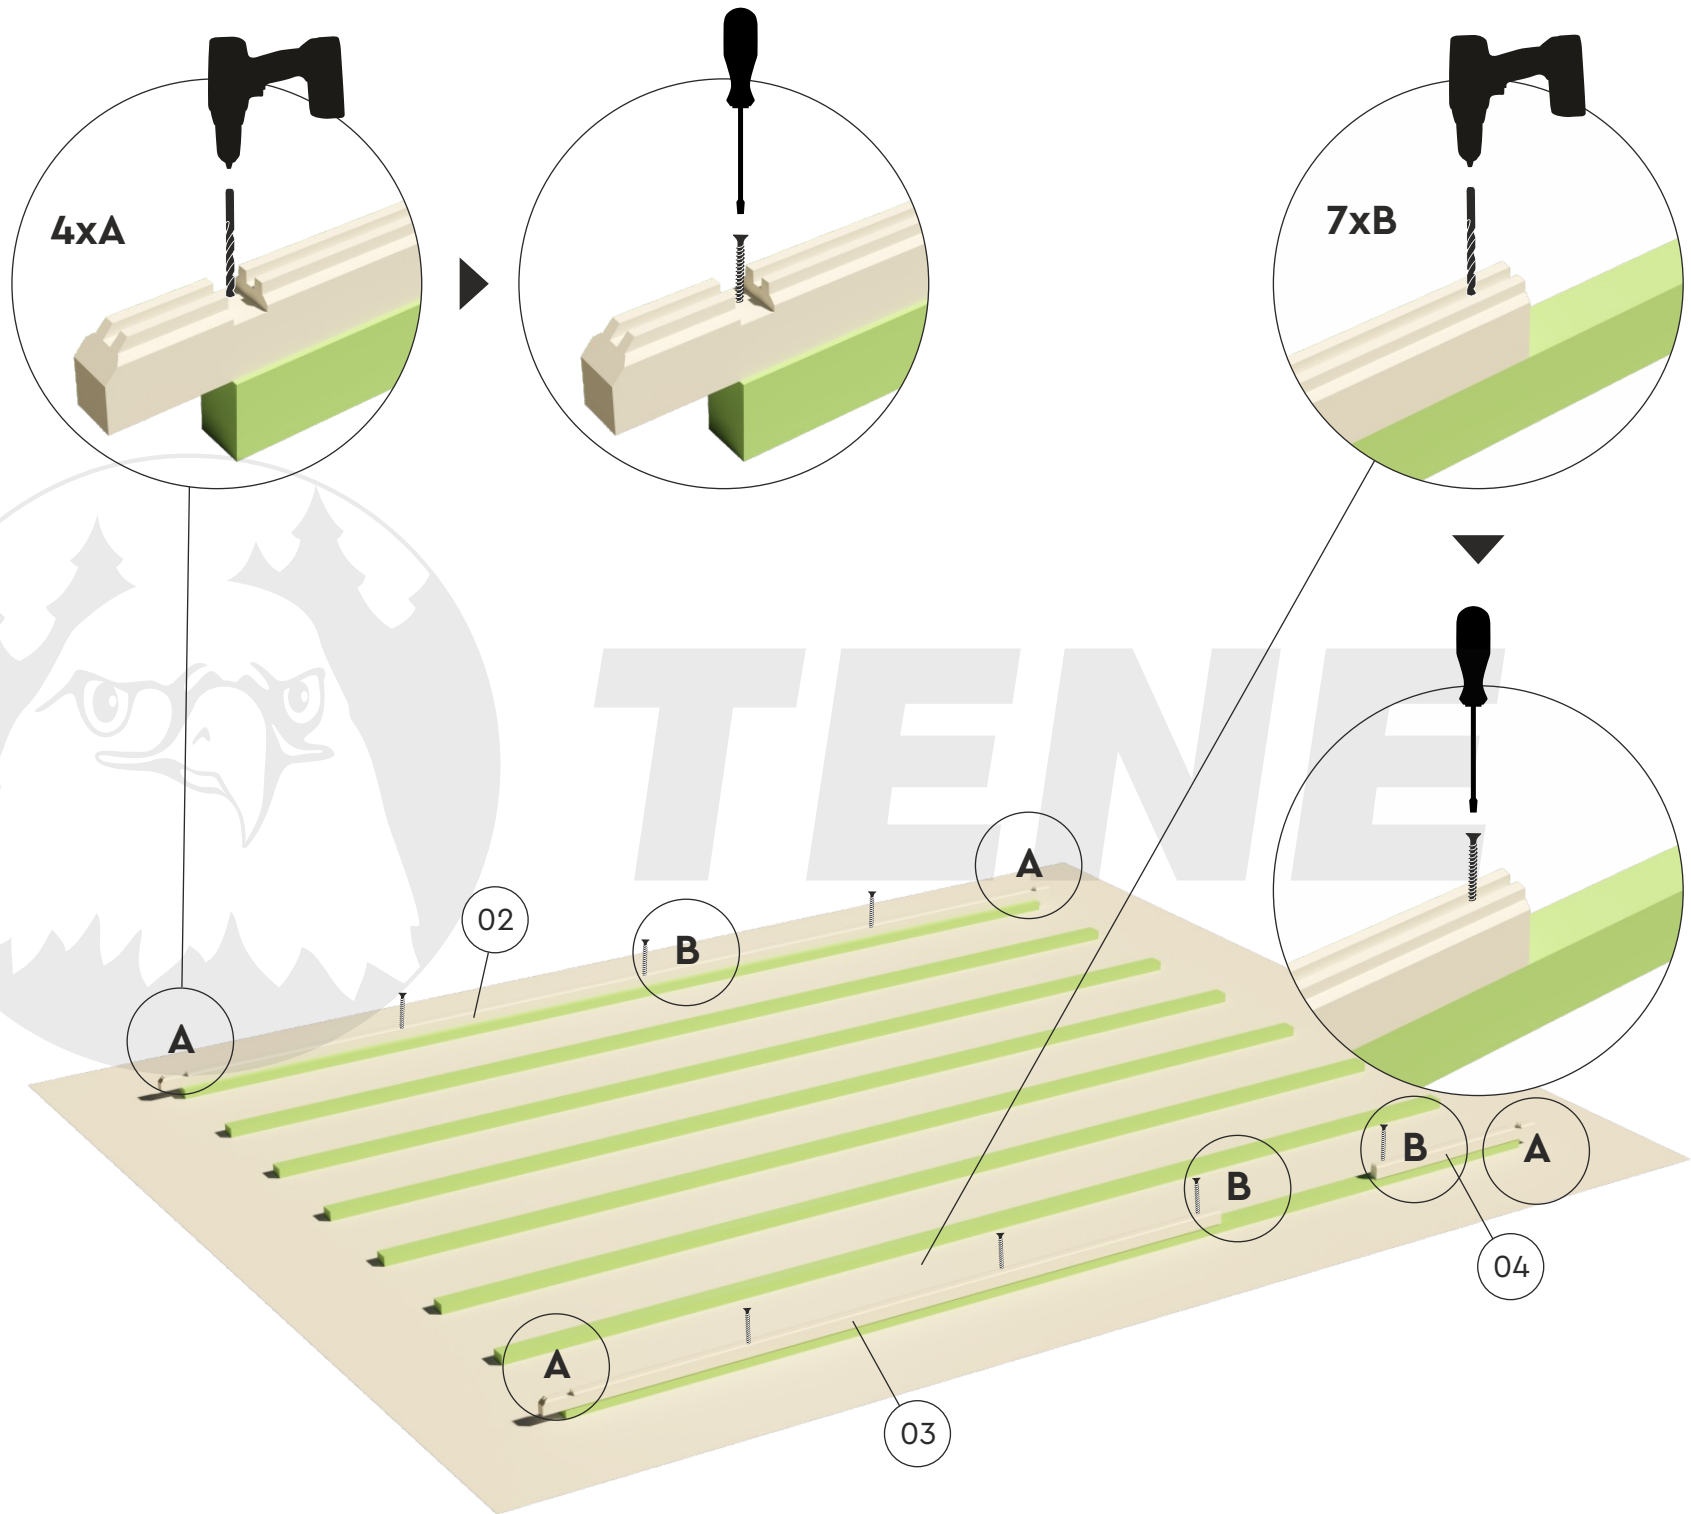

DANIEL 40

DANIEL 40

DANIEL 40

Ø 5 mm

6x140 mm

TENE

DANIEL 40

DANIEL 40

DANIEL 40

DANIEL 40

23

A

B

4x50 mm

DANIEL 40

DANIEL 40