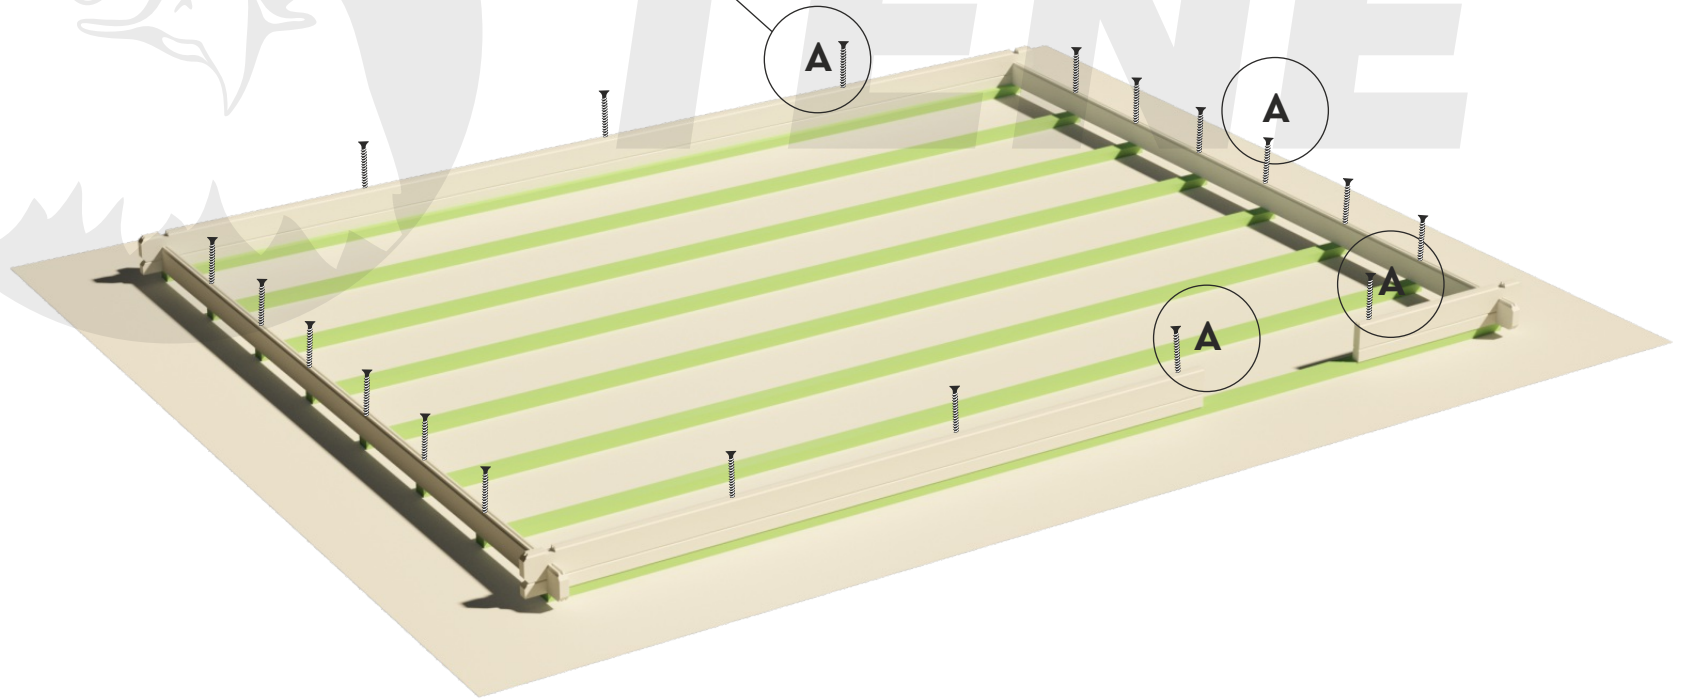

DANIEL 40

DANIEL 40

DANIEL 40

Ø 5 mm

6x140 mm

TENE

DANIEL 40

DANIEL 40

DANIEL 40

DANIEL 40

23

A

B

4x50 mm

DANIEL 40

DANIEL 40