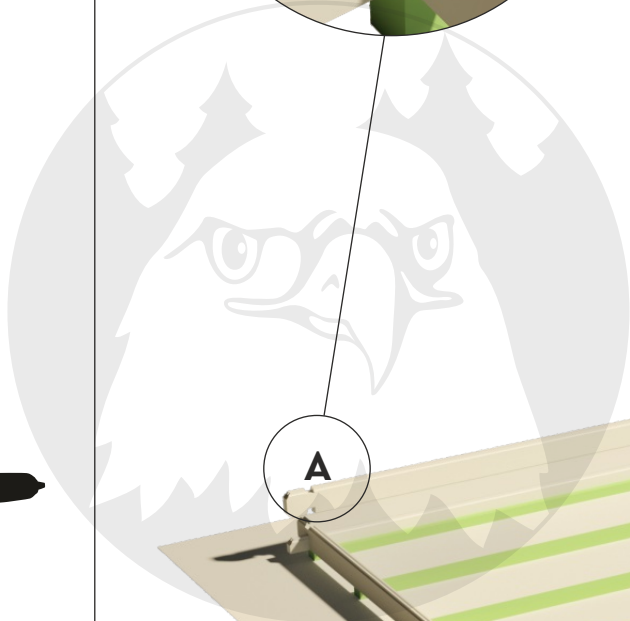

DANIEL 40

DANIEL 40

DANIEL 40

Ø 5 mm

6x140 mm

TENE

DANIEL 40

DANIEL 40

DANIEL 40

DANIEL 40

23

A

B

4x50 mm

DANIEL 40

DANIEL 40