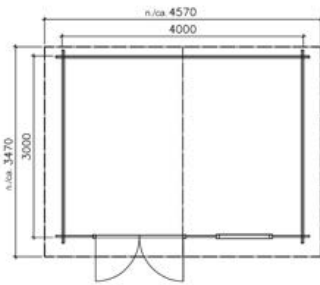

# Lillevilla 334

LILLEVILLA 334	
Wall thickness (mm)	28
Area (mm)	4000x3000 = 12,0 m <sup>2</sup>
Ridge height (mm)	2690
Side wall height (mm)	1960
Area including roof eaves ca.	4570x3470
Roof area	16,0 m <sup>2</sup>
Roofing material	underlay roofing felt
Door type P8 (1496x1750)	1 piece
Window type G2 (888x873)	1 piece
Floor boards (mm)	16
EAN code	6418635044063
Package size (LxHxW,mm)	4250x610x1150
Package weight (kg)	820